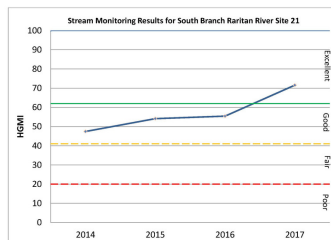

Seminar Series

Watershed Tools for Local Leaders

Intro to Environmental Mapping and Data Resources: NJ-GeoWeb

Thursday, May 17, 3-6pm

Fairview Farm Wildlife Preserve, Bedminster, NJ

Presenter: Robert Muska, GIS Analyst