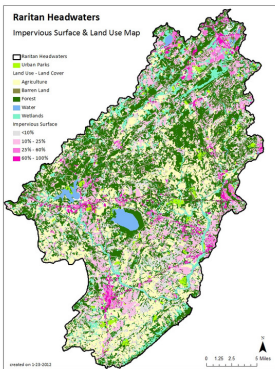

Seminar Series

Watershed Tools for Local Leaders

Intro to Environmental Mapping and Data Resources: NJ-GeoWeb

Thursday, May 17, 3-6pm

Fairview Farm Wildlife Preserve, Bedminster, NJ

Presenter: Robert Muska, GIS Analyst