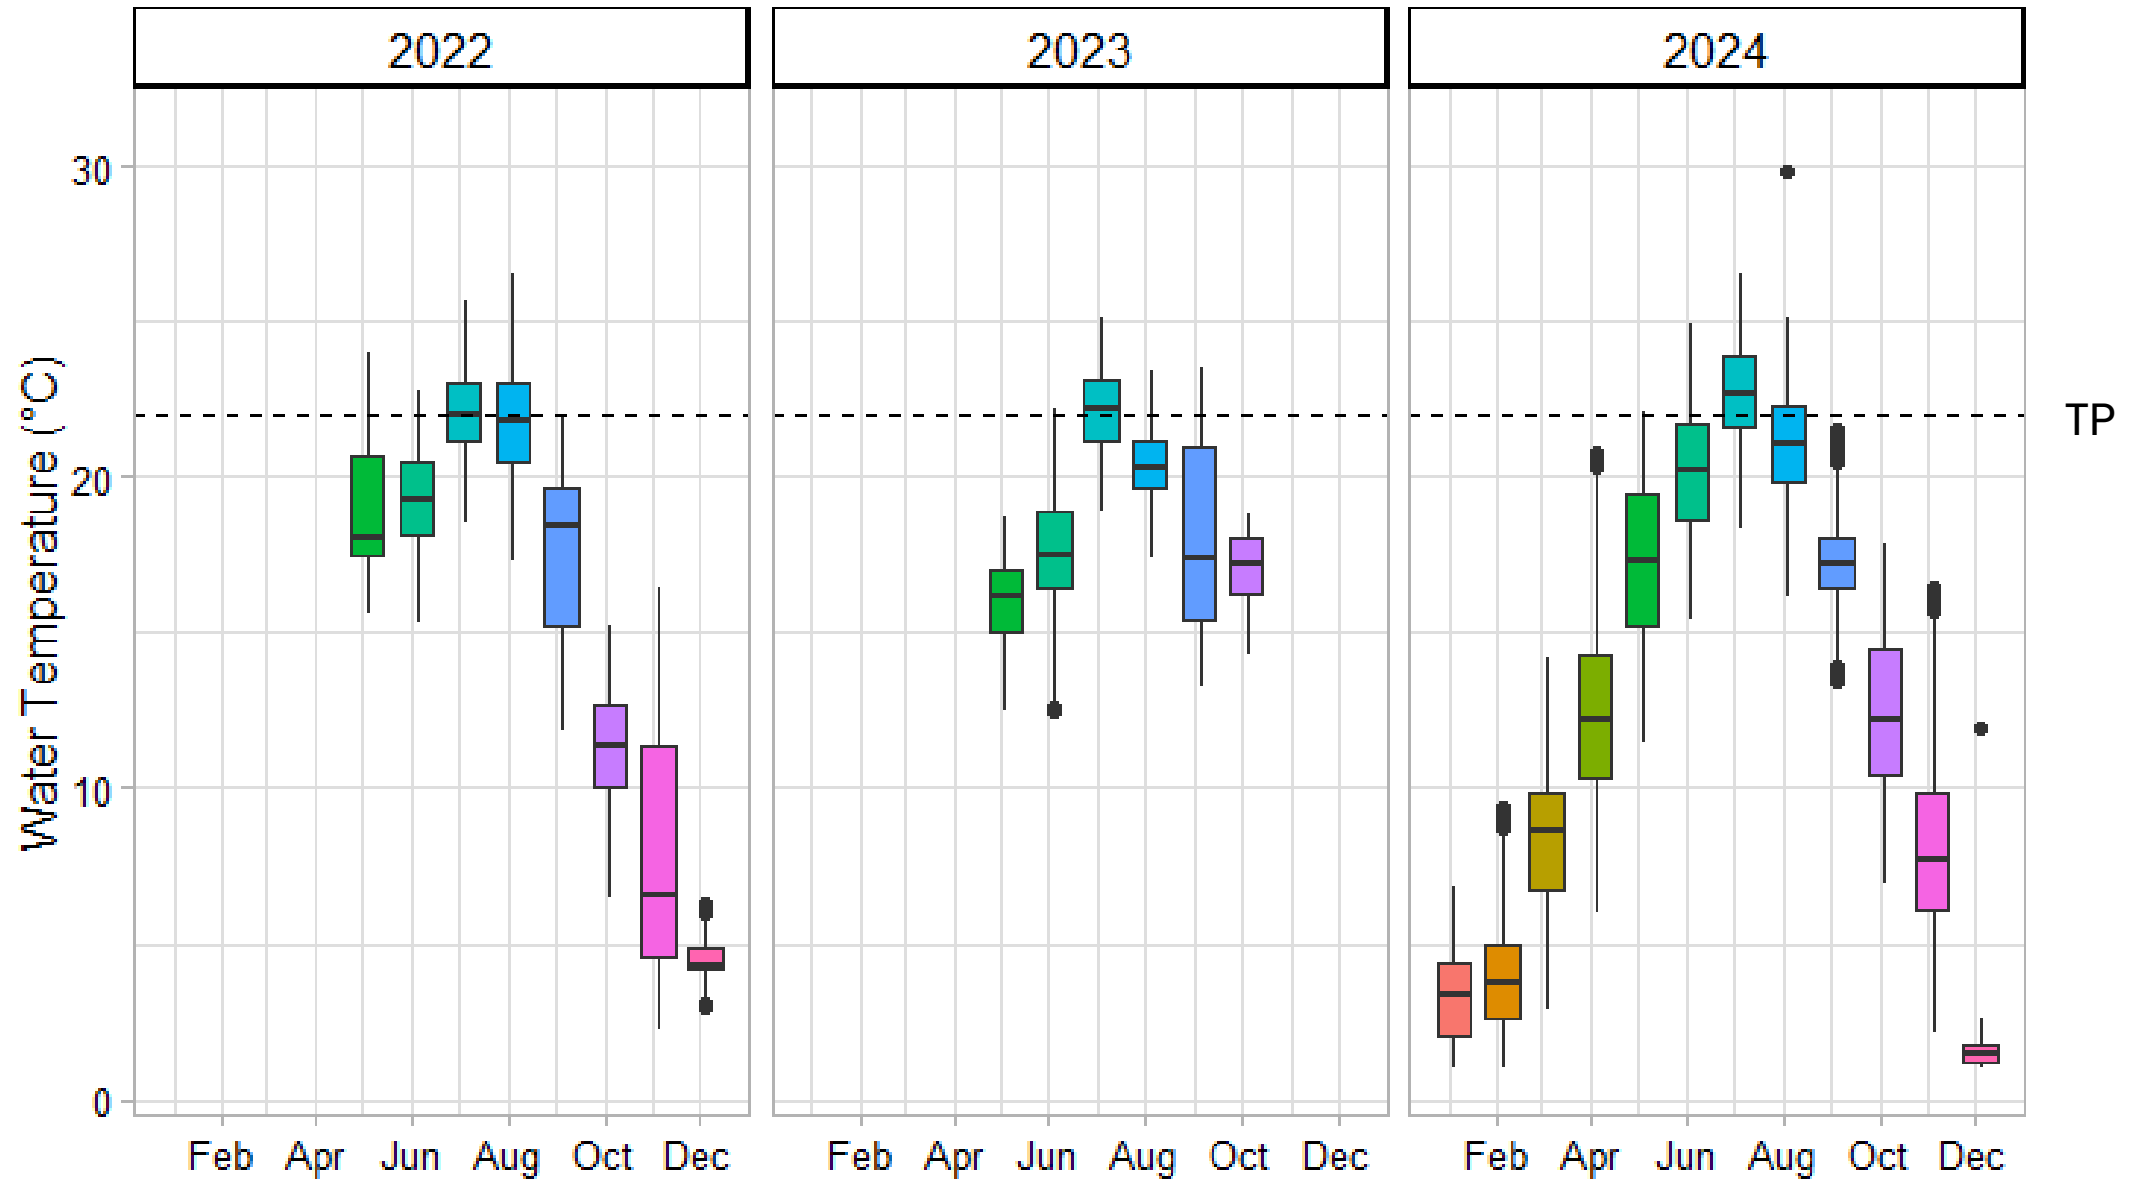

RHA Sentinel Climate Stations Baseline Report Years 1 to 3

RHA01 – South Branch (Lake Solitude)

RHA02 – Black River

RHA03 – South Branch (Budd Lake)

RHA04 – North Branch

RHA05 – Lower Raritan (Duke Farms)

NT

Next Steps

- Temperature/Relative Humidity sensors installed
- Stream cameras
- QA/QC of data
- Assess potential to join the EPA's Regional Monitoring Network (RMN)

To learn more visit our [Climate Dashboard](#)