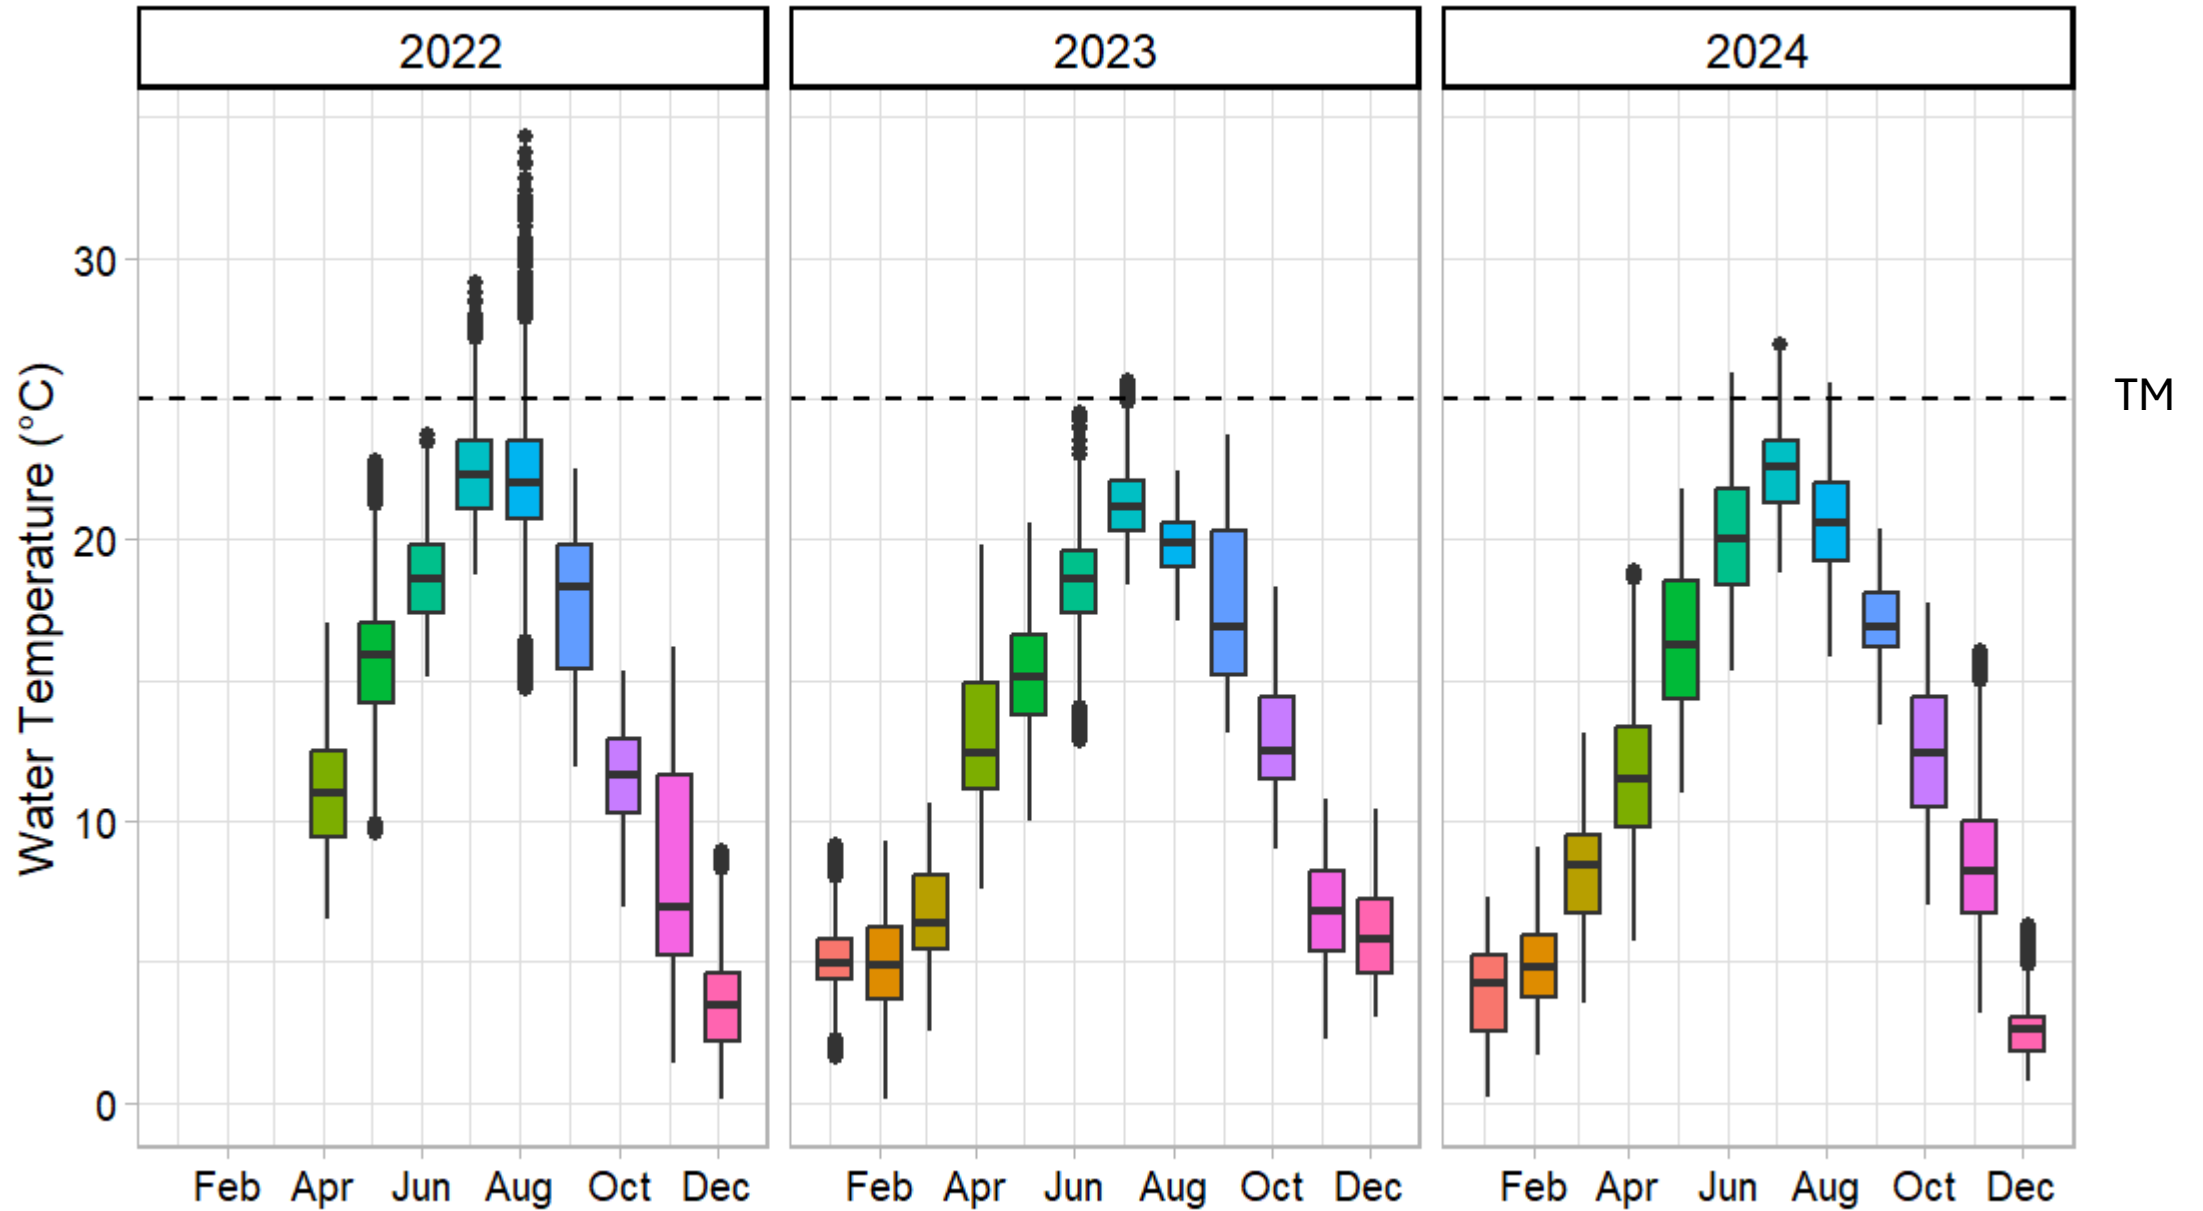

RHA Sentinel Climate Stations Baseline Report Years 1 to 3

RHA01 – South Branch (Lake Solitude)

RHA02 – Black River

RHA03 – South Branch (Budd Lake)

RHA04 – North Branch

RHA05 – Lower Raritan (Duke Farms)

NT

Next Steps

- Temperature/Relative Humidity sensors installed
- Stream cameras
- QA/QC of data
- Assess potential to join the EPA's Regional Monitoring Network (RMN)

To learn more visit our [Climate Dashboard](#)