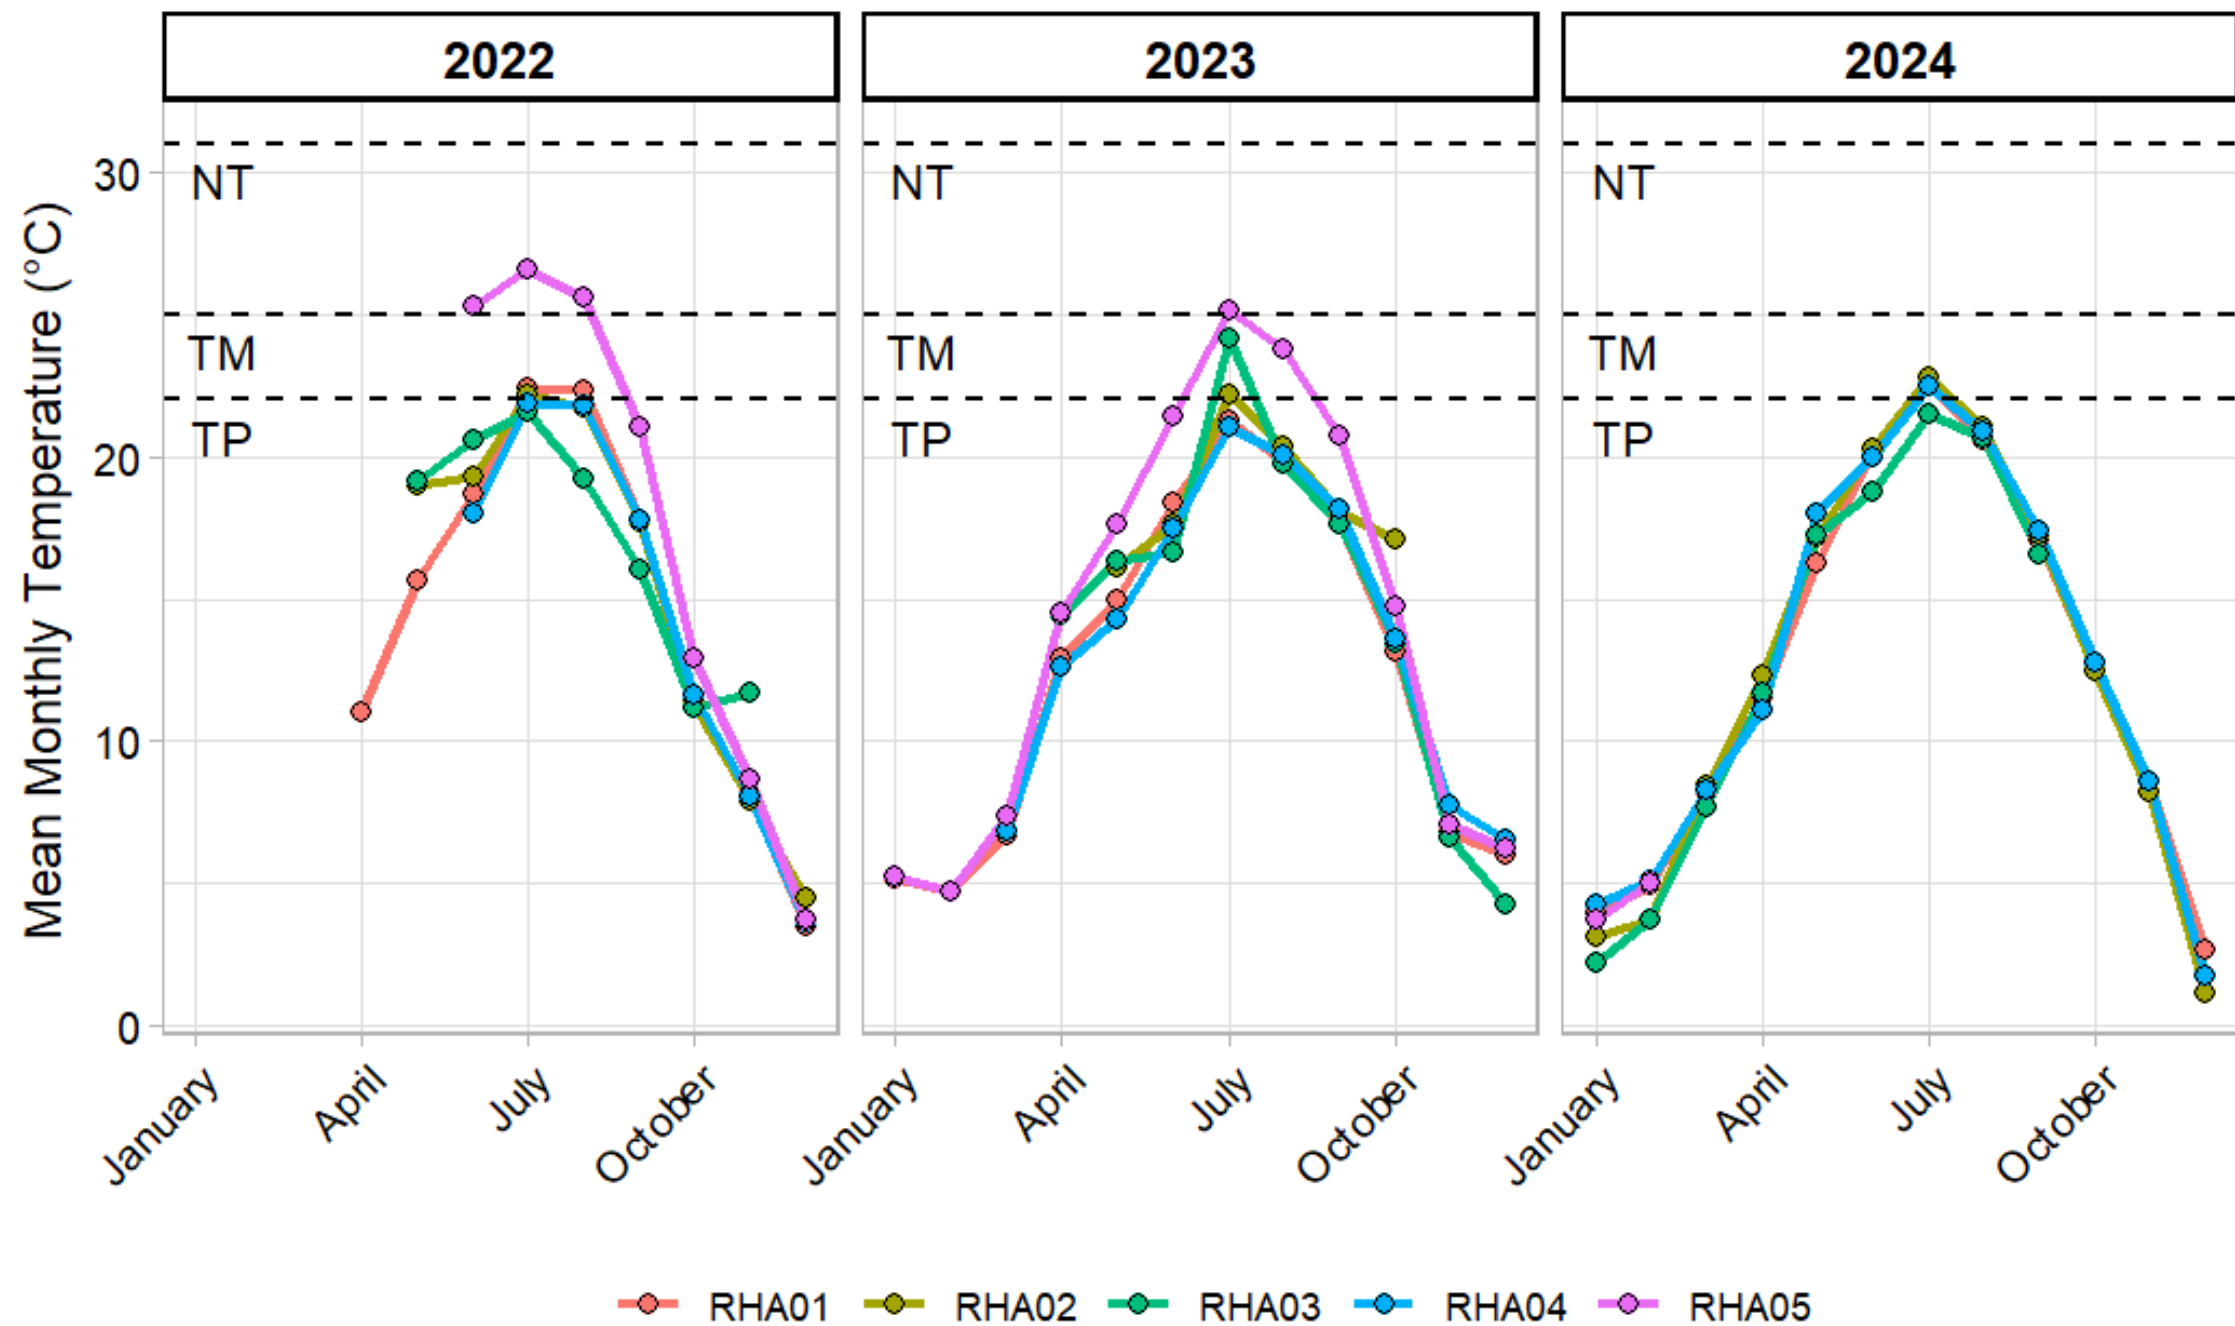

RHA Sentinel Climate Stations Baseline Report Years 1 to 3

RHA01 – South Branch (Lake Solitude)

RHA02 – Black River

RHA03 – South Branch (Budd Lake)

RHA04 – North Branch

RHA05 – Lower Raritan (Duke Farms)

NT

Next Steps

- Temperature/Relative Humidity sensors installed
- Stream cameras
- QA/QC of data
- Assess potential to join the EPA's Regional Monitoring Network (RMN)

To learn more visit our [Climate Dashboard](#)