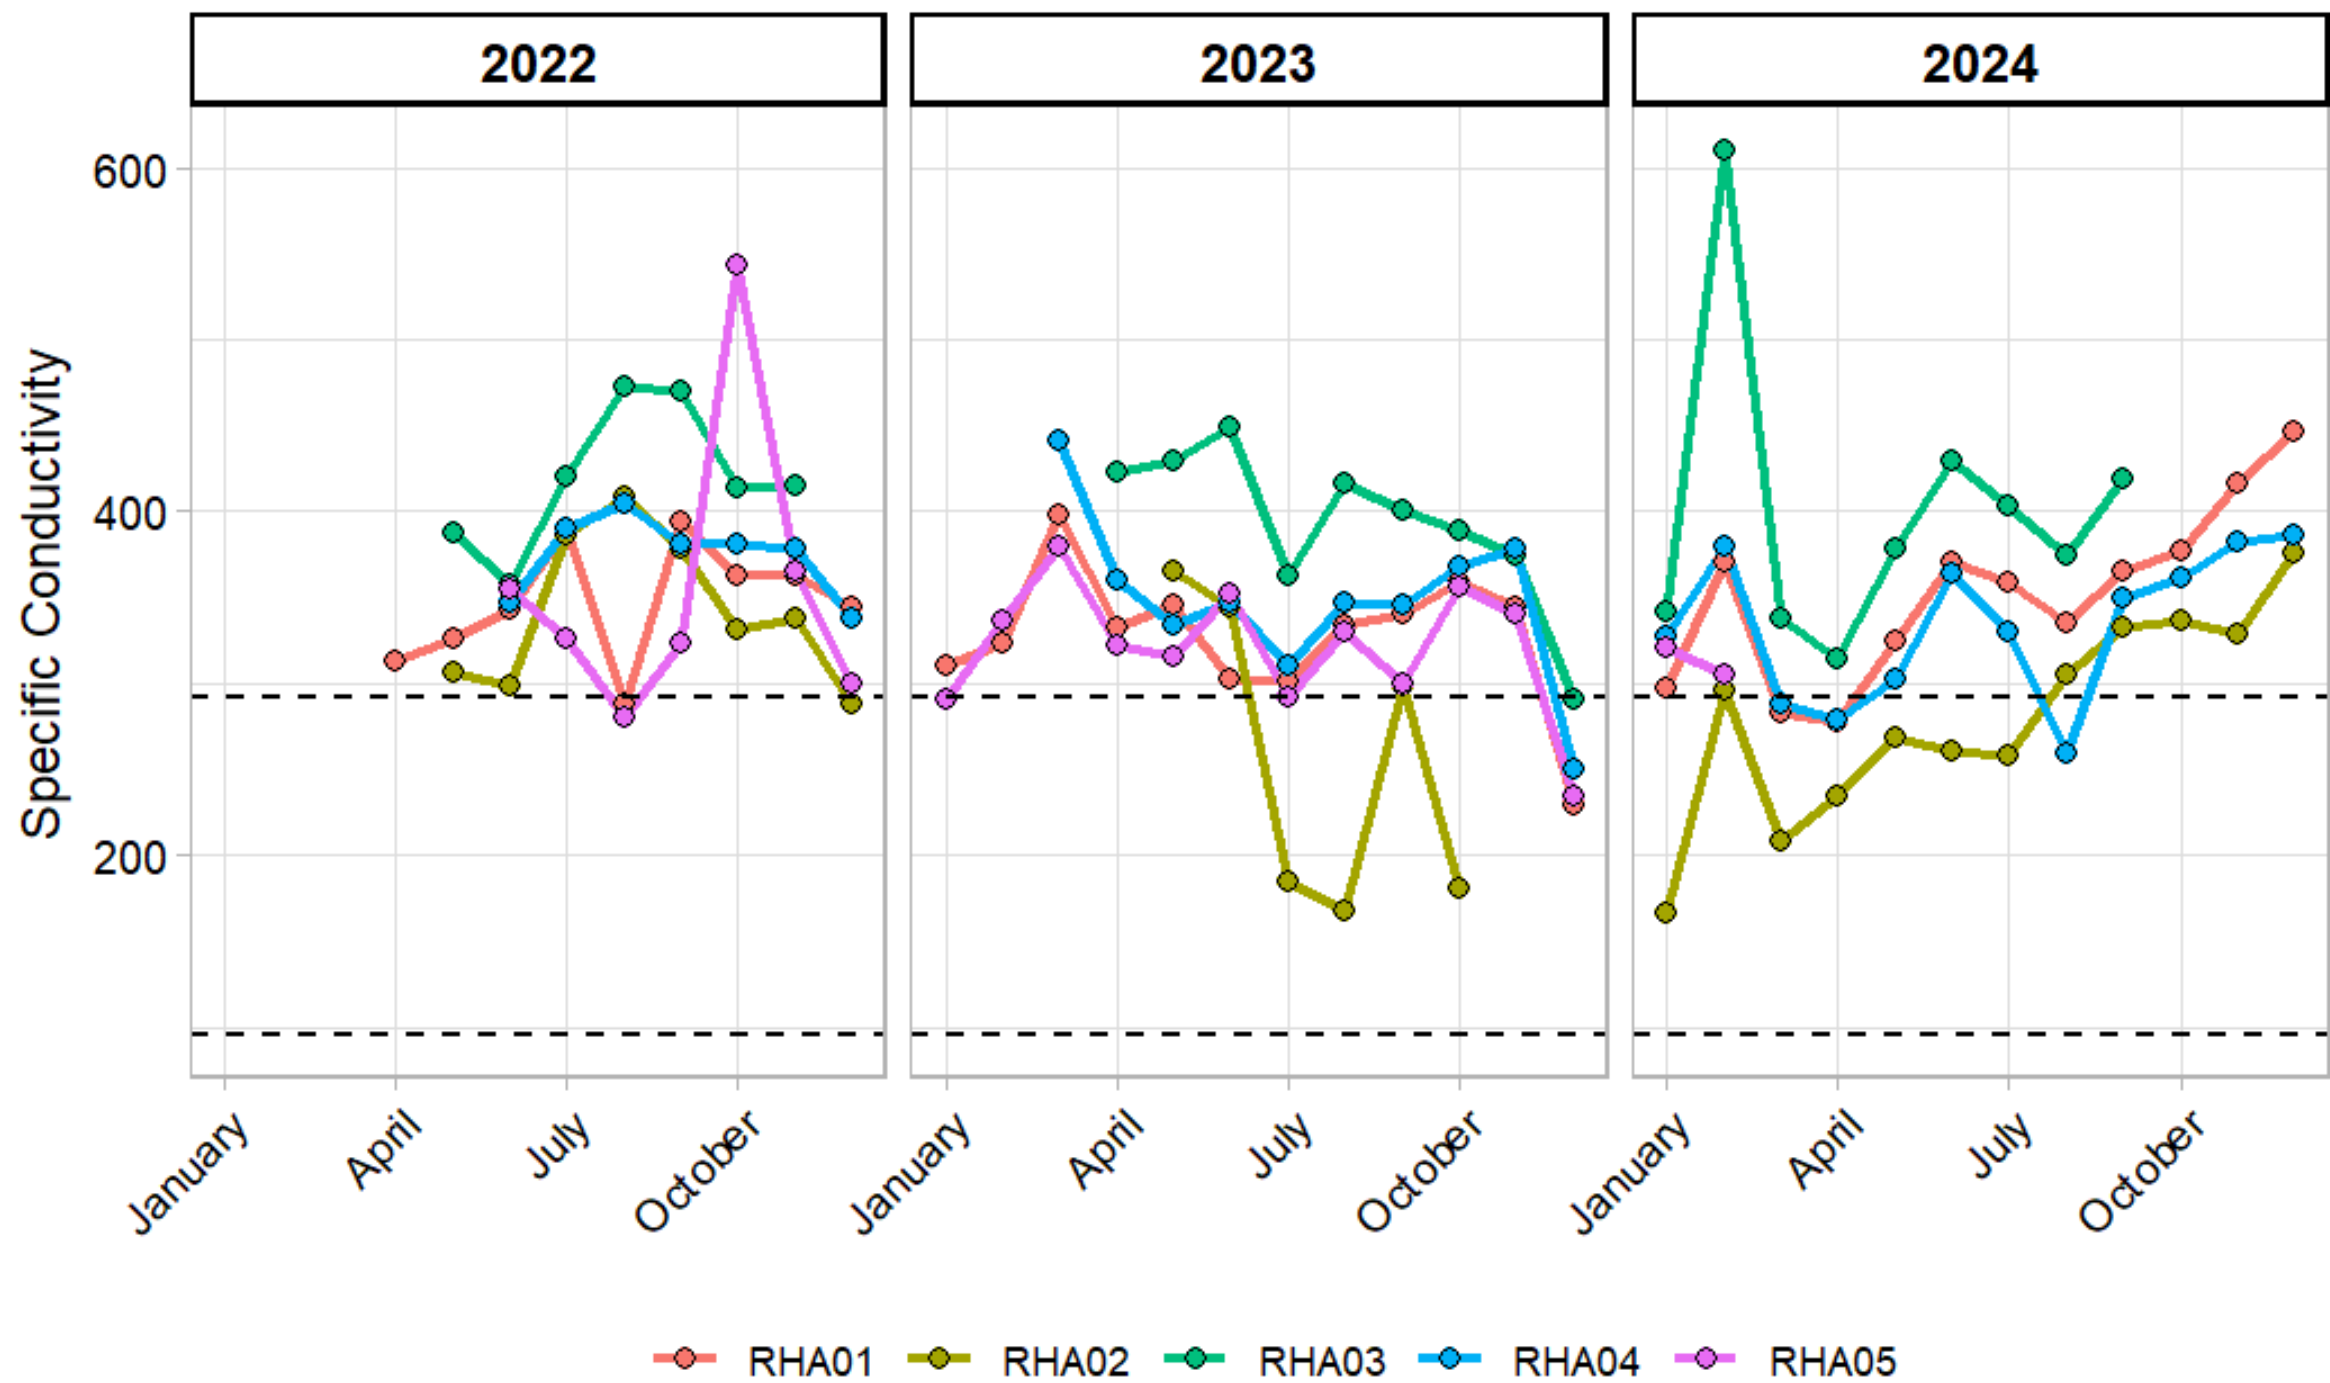

RHA Sentinel Climate Stations Baseline Report Years 1 to 3

RHA01 – South Branch (Lake Solitude)

RHA02 – Black River

RHA03 – South Branch (Budd Lake)

RHA04 – North Branch

RHA05 – Lower Raritan (Duke Farms)

NT

Next Steps

- Temperature/Relative Humidity sensors installed
- Stream cameras
- QA/QC of data
- Assess potential to join the EPA's Regional Monitoring Network (RMN)

To learn more visit our [Climate Dashboard](#)