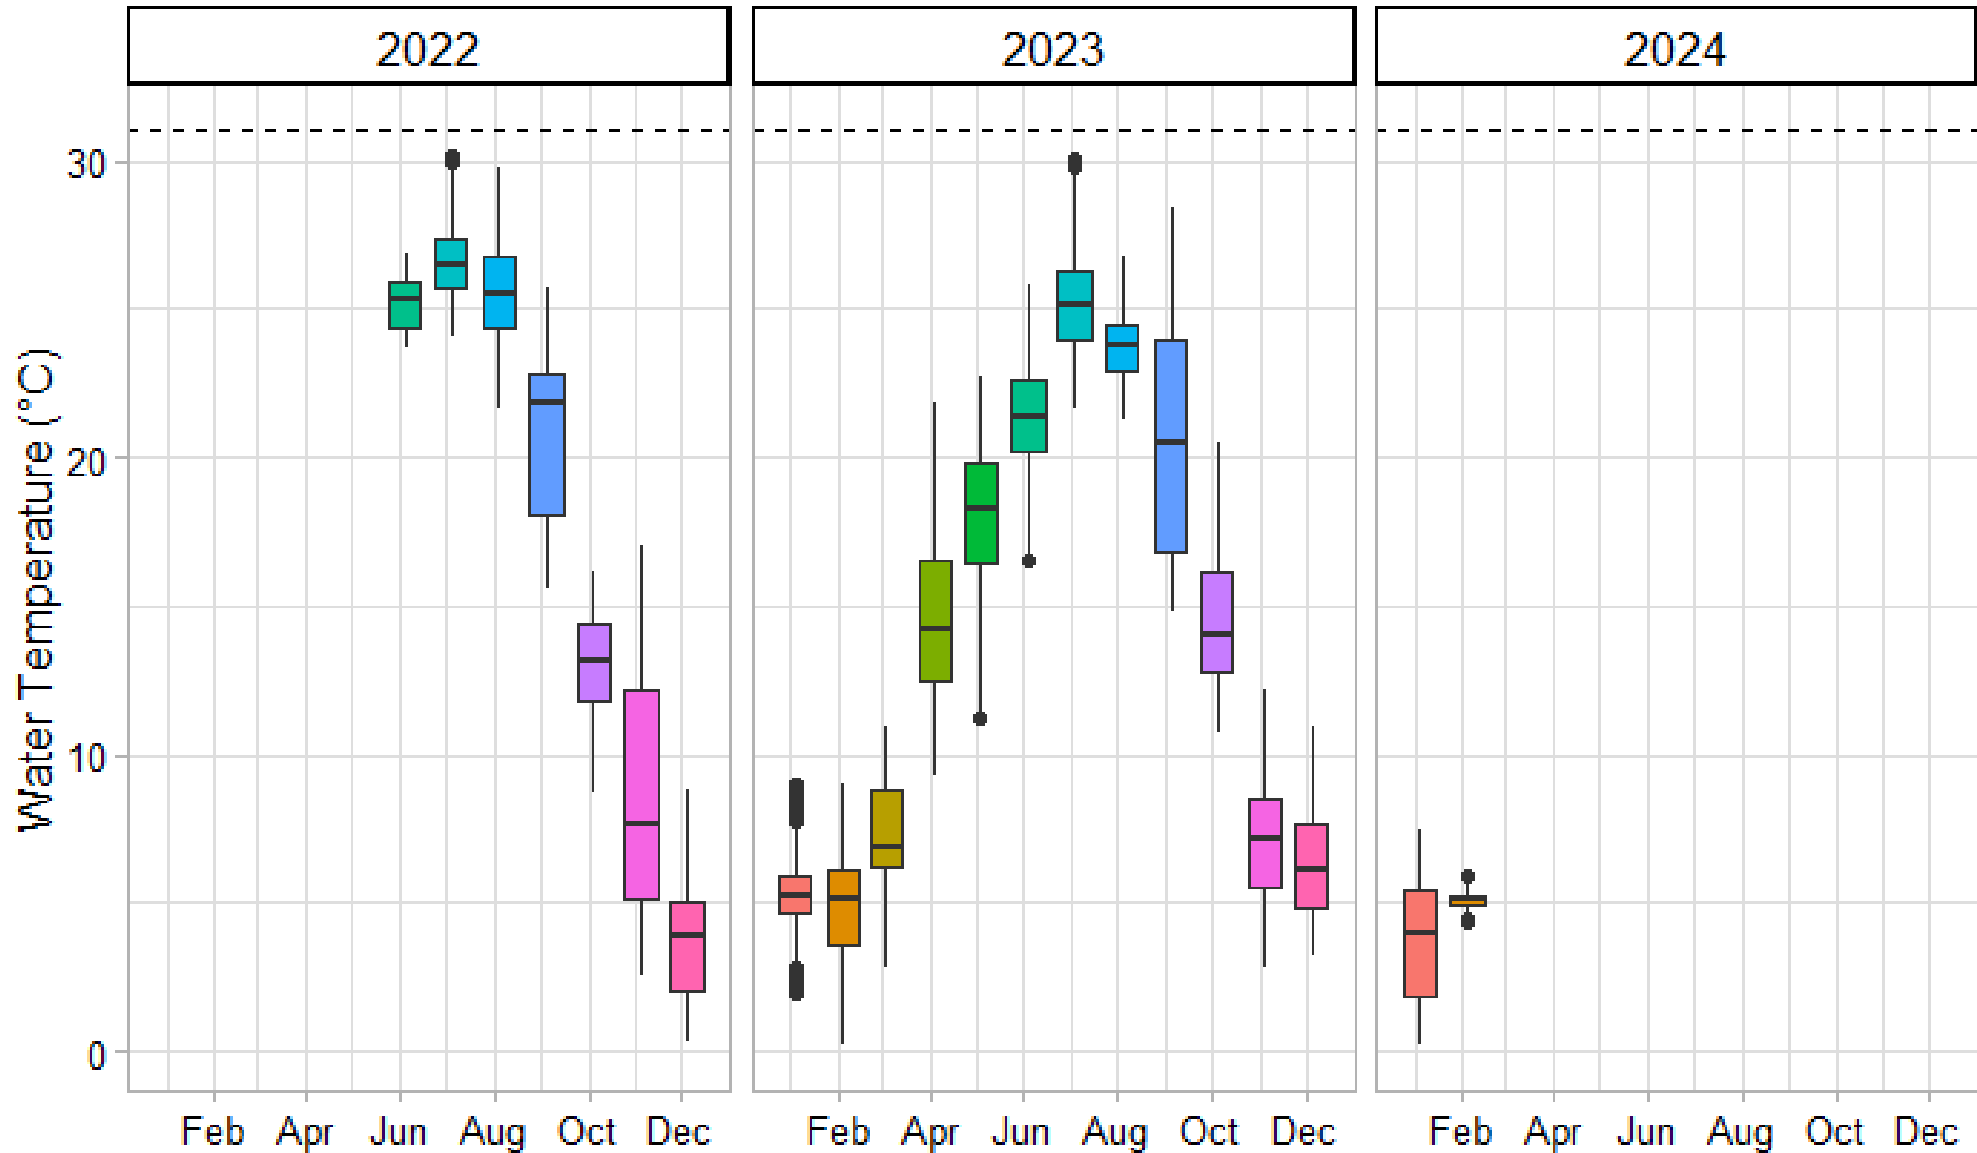

RHA Sentinel Climate Stations Baseline Report Years 1 to 3

RHA01 – South Branch (Lake Solitude)

RHA02 – Black River

RHA03 – South Branch (Budd Lake)

RHA04 – North Branch

RHA05 – Lower Raritan (Duke Farms)

NT

Next Steps

- Temperature/Relative Humidity sensors installed
- Stream cameras
- QA/QC of data
- Assess potential to join the EPA's Regional Monitoring Network (RMN)

To learn more visit our [Climate Dashboard](#)