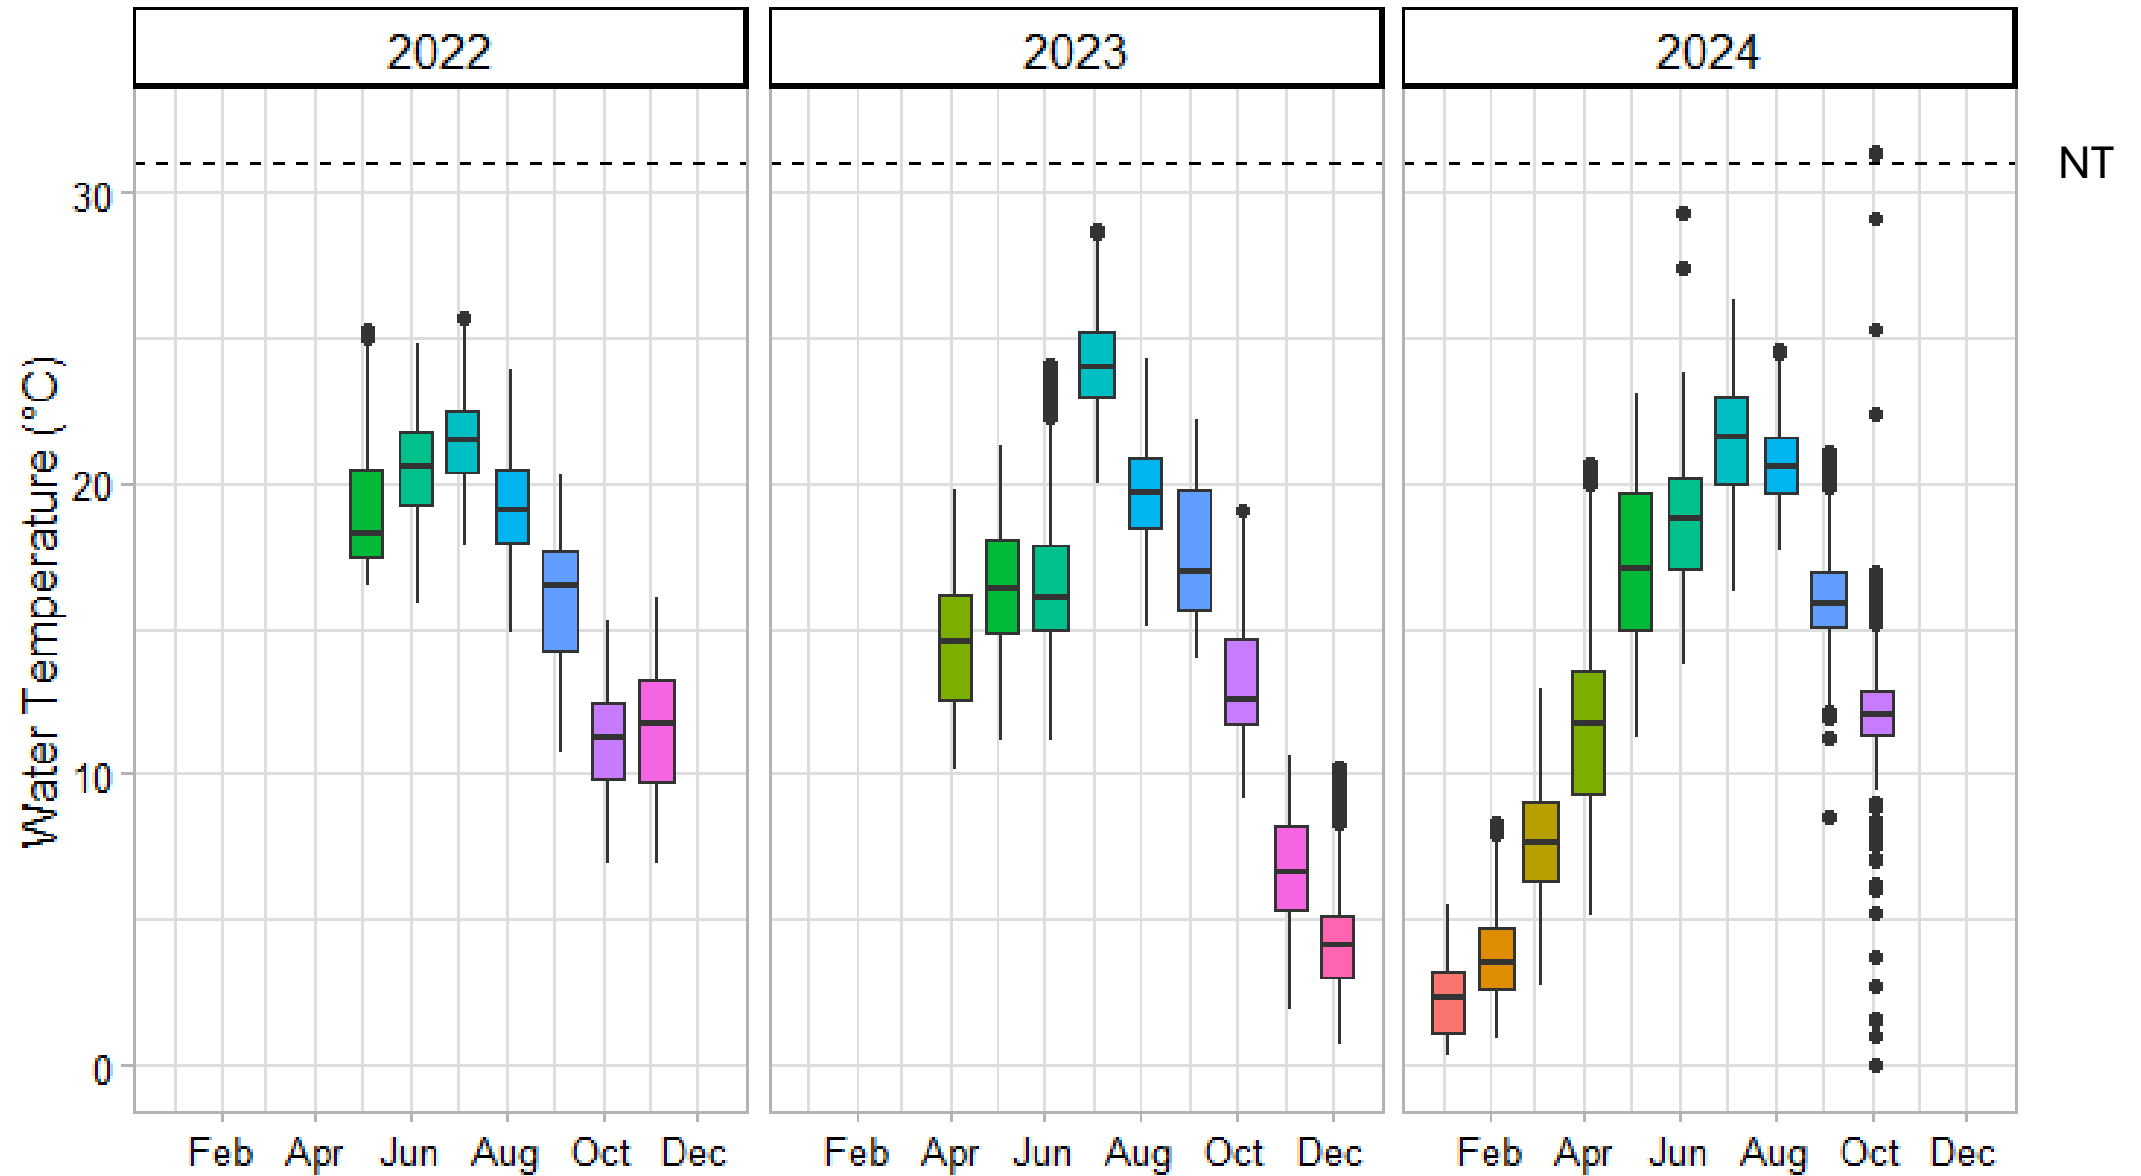

RHA Sentinel Climate Stations Baseline Report Years 1 to 3

RHA01 – South Branch (Lake Solitude)

RHA02 – Black River

RHA03 – South Branch (Budd Lake)

RHA04 – North Branch

RHA05 – Lower Raritan (Duke Farms)

NT

Next Steps

- Temperature/Relative Humidity sensors installed
- Stream cameras
- QA/QC of data
- Assess potential to join the EPA's Regional Monitoring Network (RMN)

To learn more visit our [Climate Dashboard](#)