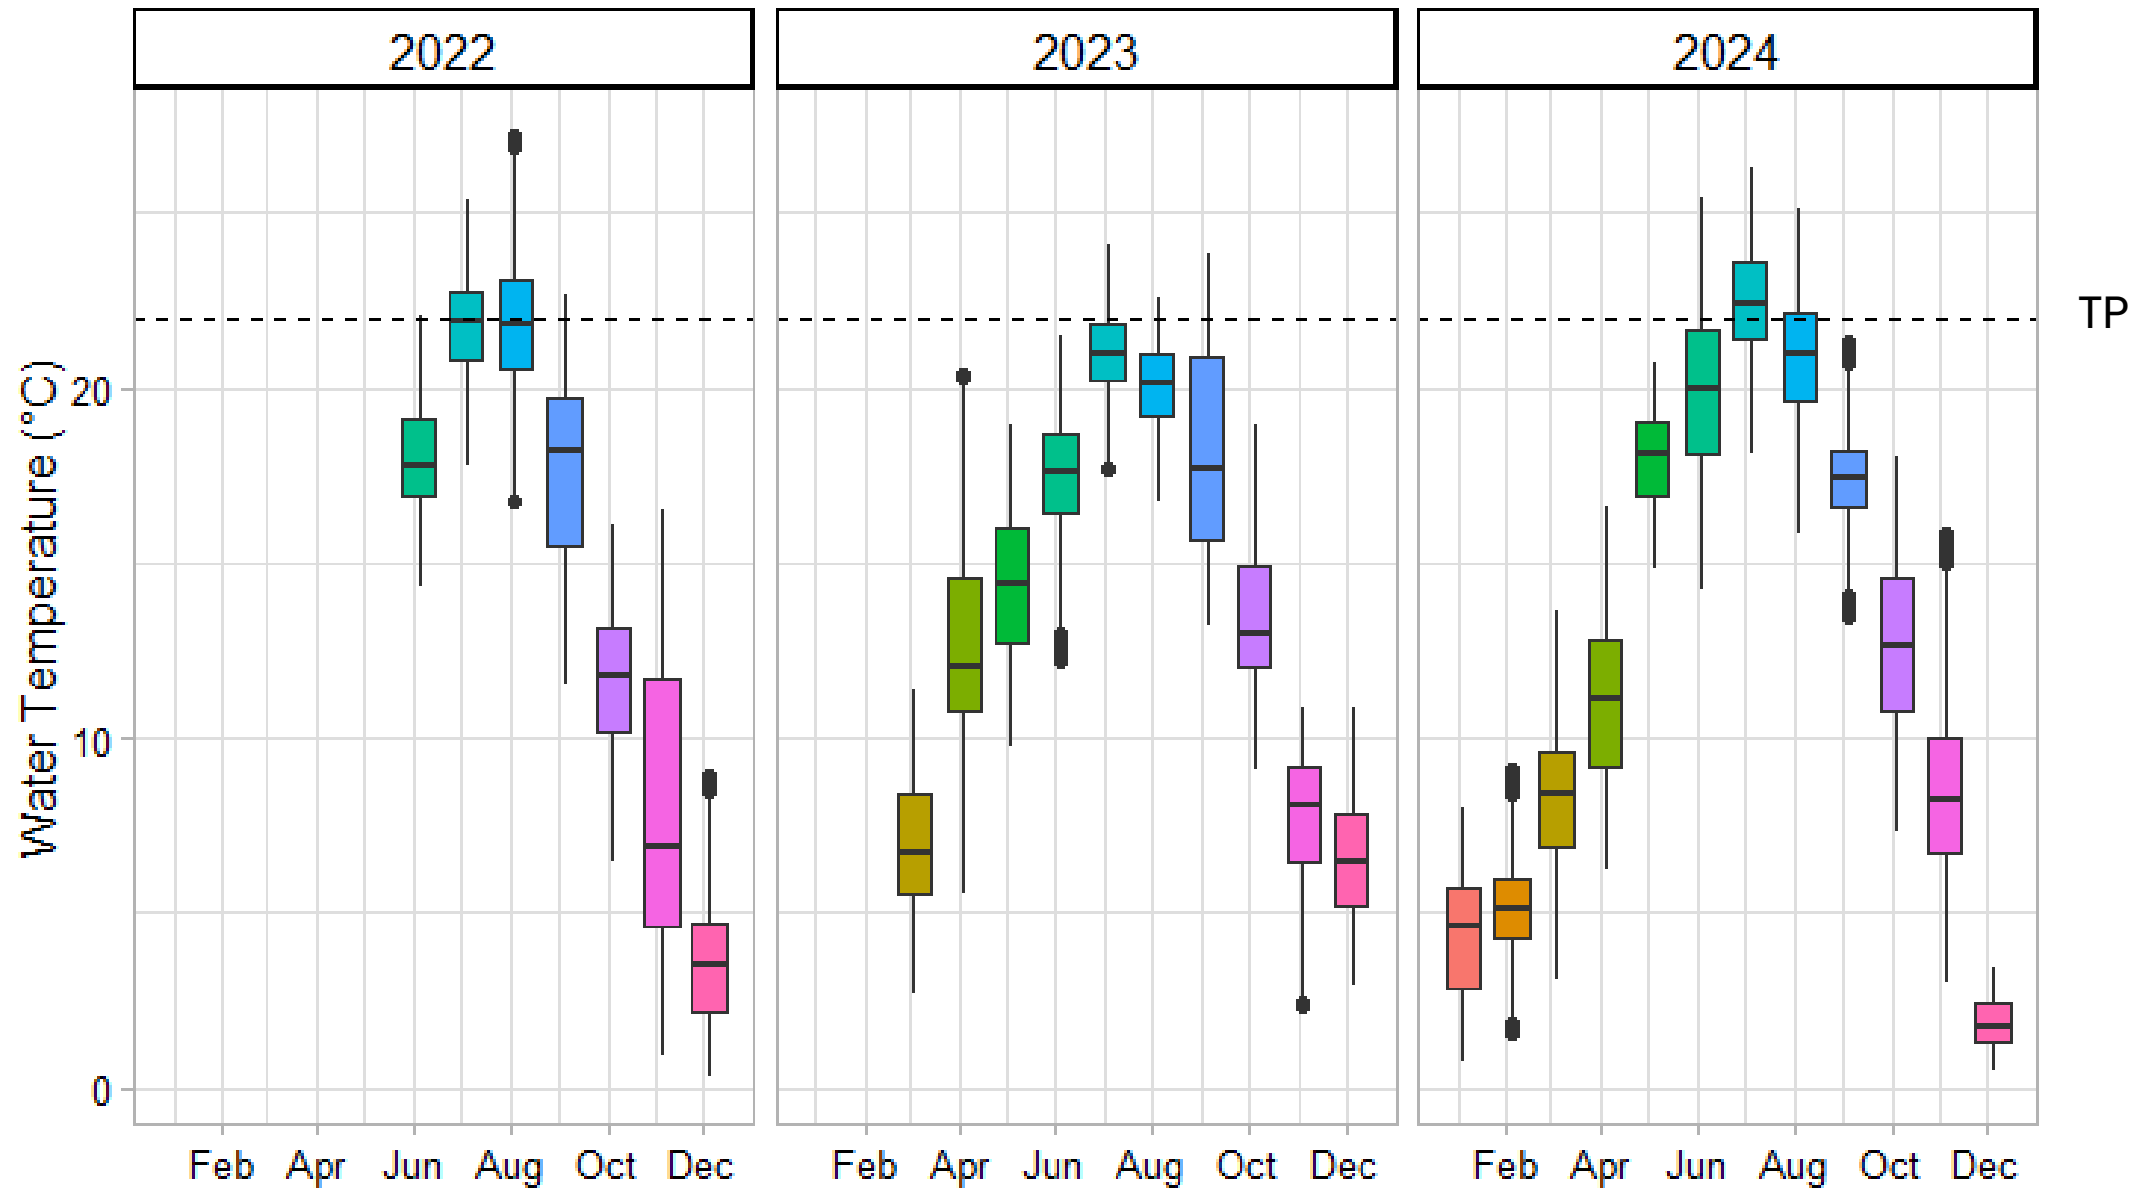

RHA Sentinel Climate Stations Baseline Report Years 1 to 3

RHA01 – South Branch (Lake Solitude)

RHA02 – Black River

RHA03 – South Branch (Budd Lake)

RHA04 – North Branch

RHA05 – Lower Raritan (Duke Farms)

NT

Next Steps

- Temperature/Relative Humidity sensors installed
- Stream cameras
- QA/QC of data
- Assess potential to join the EPA's Regional Monitoring Network (RMN)

To learn more visit our [Climate Dashboard](#)